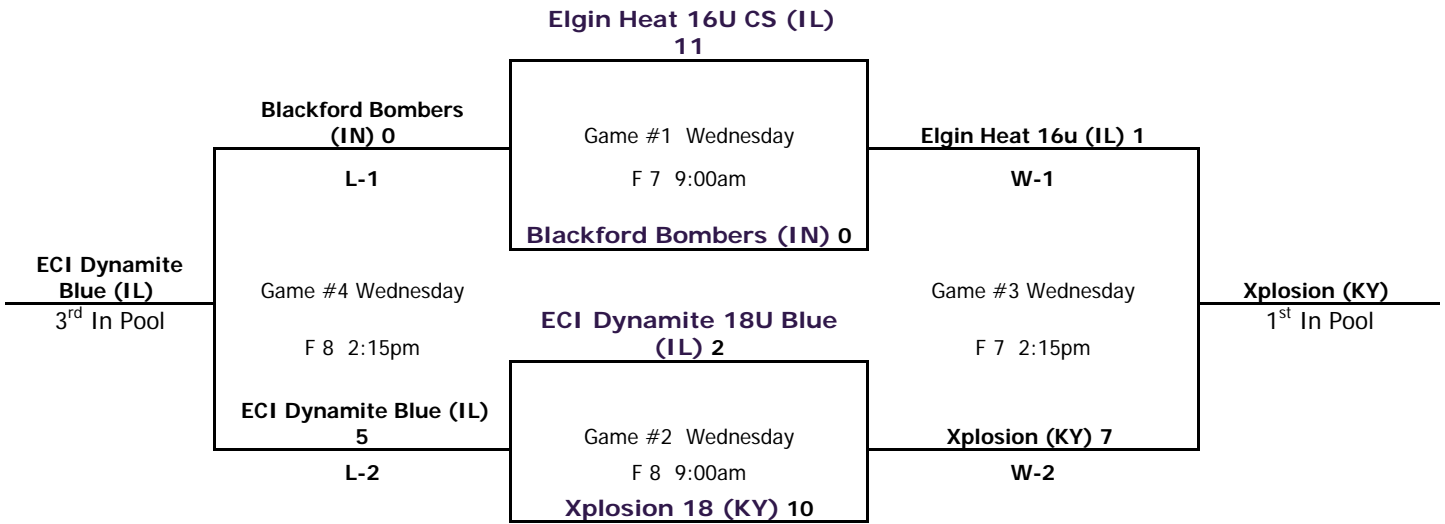

**Pool "A"**

Loser of Game #3 is 2nd Place in Pool. Loser of Game #4 is 4th in Pool

**Pool "B"**

Loser of Game #3 is 2nd Place in Pool. Loser of Game #4 is 4th in Pool

**Pool "C"**

**Pool "D"**

Team 1	<b>Chillicothe Blue Devils (IL)</b>	1 (2) vs 2 (3)	Game # 1 Wednesday F 9 9:00am
Team 2	<b>michiana inferno (IN)</b>	2 (8) vs 3 (0)	Game # 2 Wednesday F 9 12:30pm
Team 3	<b>Plainfield Twisters 18U (IL)</b>	1(8) vs 3 (2)	Game # 3 Wednesday F 9 4:00pm

**Pool "E"**

Team 1	<b>Team Aurelios (IL)</b>	1(0) vs 2 (8)	Game # 1 Wednesday F 9 10:45am
Team 2	<b>Wi Elite (WI)</b>	2 (4) vs 3 (3)	Game # 2 Wednesday F 9 2:15pm
Team 3	<b>Central Illinois Diamonds 18 u (IL)</b>	1(2) vs 3 (4)	Game # 3 Wednesday F 9 5:45pm