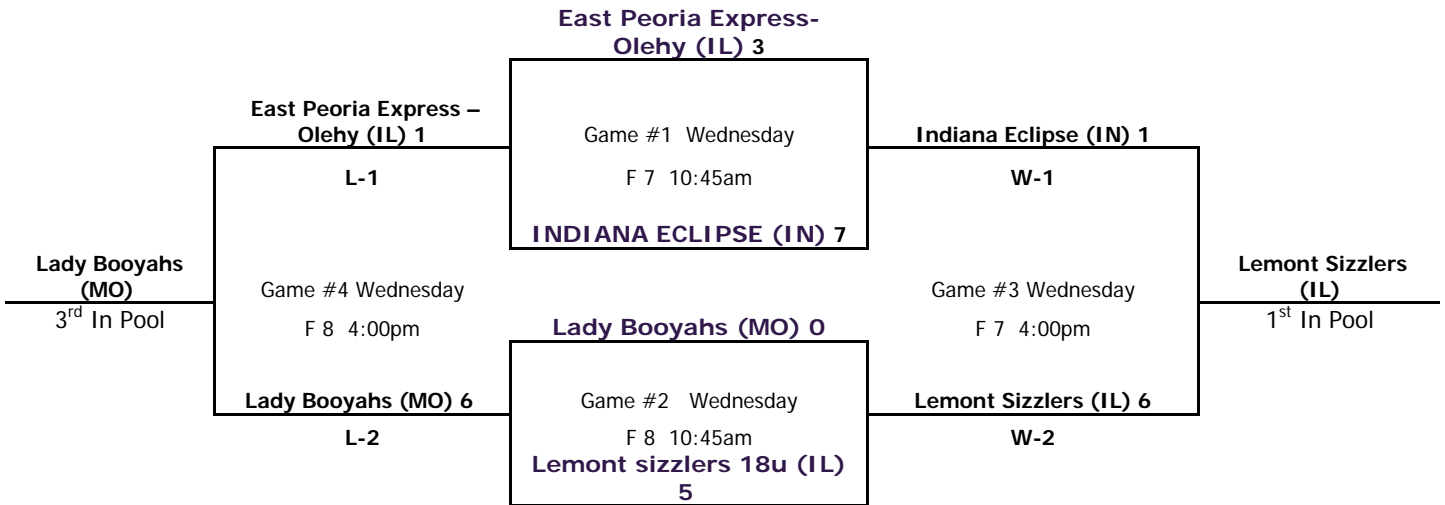

**Pool "A"**

Loser of Game #3 is 2nd Place in Pool. Loser of Game #4 is 4th in Pool

**Pool "B"**

Loser of Game #3 is 2nd Place in Pool. Loser of Game #4 is 4th in Pool

**Pool "C"**

**Pool "D"**

Team 1	<b>Chillicothe Blue Devils (IL)</b>	1 (2) vs 2 (3)	Game # 1 Wednesday F 9 9:00am
Team 2	<b>michiana inferno (IN)</b>	2 (8) vs 3 (0)	Game # 2 Wednesday F 9 12:30pm
Team 3	<b>Plainfield Twisters 18U (IL)</b>	1(8) vs 3 (2)	Game # 3 Wednesday F 9 4:00pm

**Pool "E"**

Team 1	<b>Team Aurelios (IL)</b>	1(0) vs 2 (8)	Game # 1 Wednesday F 9 10:45am
Team 2	<b>Wi Elite (WI)</b>	2 (4) vs 3 (3)	Game # 2 Wednesday F 9 2:15pm
Team 3	<b>Central Illinois Diamonds 18 u (IL)</b>	1(2) vs 3 (4)	Game # 3 Wednesday F 9 5:45pm