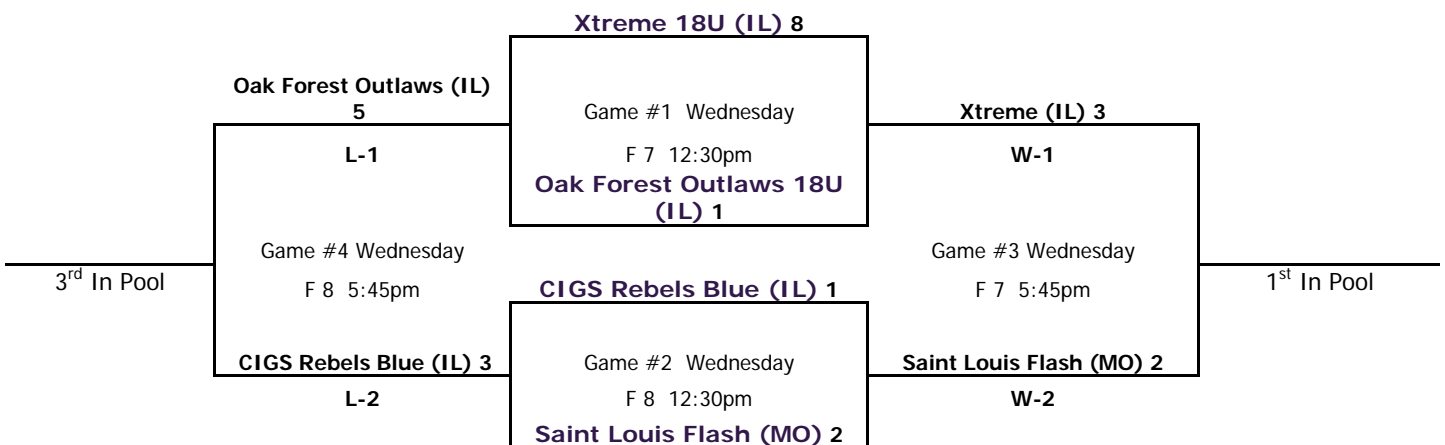

**Pool "A"**

Loser of Game #3 is 2nd Place in Pool. Loser of Game #4 is 4th in Pool

**Pool "B"**

Loser of Game #3 is 2nd Place in Pool. Loser of Game #4 is 4th in Pool

**Pool "C"**

**Pool "D"**

Team 1	<b>Chillicothe Blue Devils (IL)</b>	1 (2) vs 2 (3)	Game # 1 Wednesday F 9 9:00am
Team 2	<b>michiana inferno (IN)</b>	2 (8) vs 3 (0)	Game # 2 Wednesday F 9 12:30pm
Team 3	<b>Plainfield Twisters 18U (IL)</b>	1(8) vs 3 (2)	Game # 3 Wednesday F 9 4:00pm

**Pool "E"**

Team 1	<b>Team Aurelios (IL)</b>	1(0) vs 2 (8)	Game # 1 Wednesday F 9 10:45am
Team 2	<b>Wi Elite (WI)</b>	2 (4) vs 3 (3)	Game # 2 Wednesday F 9 2:15pm
Team 3	<b>Central Illinois Diamonds 18 u (IL)</b>	1(2) vs 3 (4)	Game # 3 Wednesday F 9 5:45pm